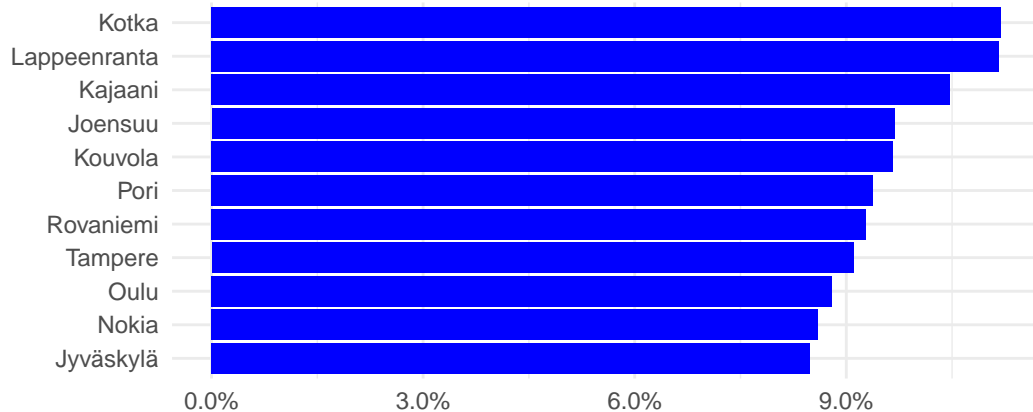

New unemployment spells by municipality in 2021

Spells that started 01/01–27/12/2021. Numbers scaled by the size of working age populations

Top 10 (population at least 20000)

Bottom 10 (population at least 20000)